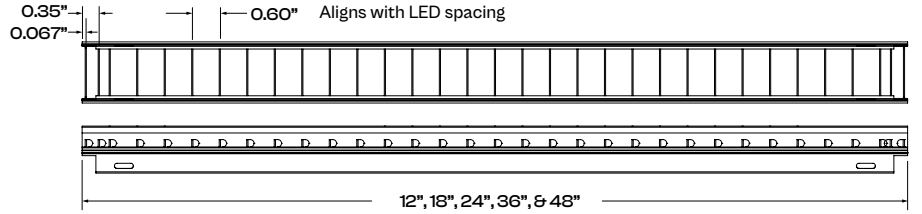

Gen3™

Gen3™ is an architectural-grade, wet-location LED luminaire engineered for the illumination of highlighting walls and surfaces.

ACTIVE-THERMAL
MANAGEMENT

ALUMINUM
HOUSING

WATERPROOF

▶ OPTICAL ACCESSORY

Baffle
(810-02663-XX W or B)
For use without debris guard

XX = Length: 12, 18, 24, 36, 48
W- White finish
B- Black finish