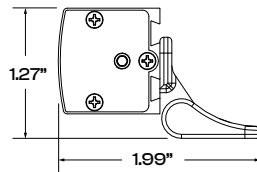

Baffle
(810-02663-XX W or B)
For use without debris guard

XX = Length: 12, 18, 24, 36, 48
W- White finish
B- Black finish

▶ BRACKETS

Finish Black

Adjustable Hinge Mount
(VLA-5)

Adjustable End-Mount
(VLA-14)