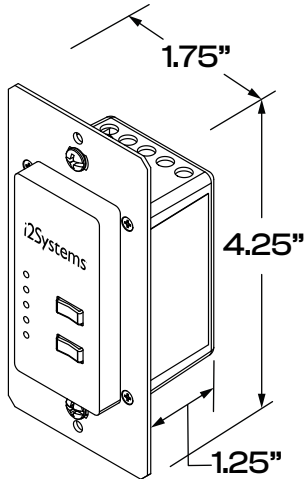

Available in (5) lengths for indoor and outdoor applications.

▶ DIMMING CONTROL

LightLink™ LL-205-10V

(Controls up to (5) power boxes)

Refer to Installation Instructions for wiring distances or contact Factory for voltage drop calculations

Standard recessed 2x4 junction box with overlap wall plate

▶ POWER BOXES

75W Power Box* PS24V75W-E05PW
(120-277VAC Universal Input, Class II Supply)

*Powers up to 16 Ft of Gen3

Mounting orientation in exterior applications.