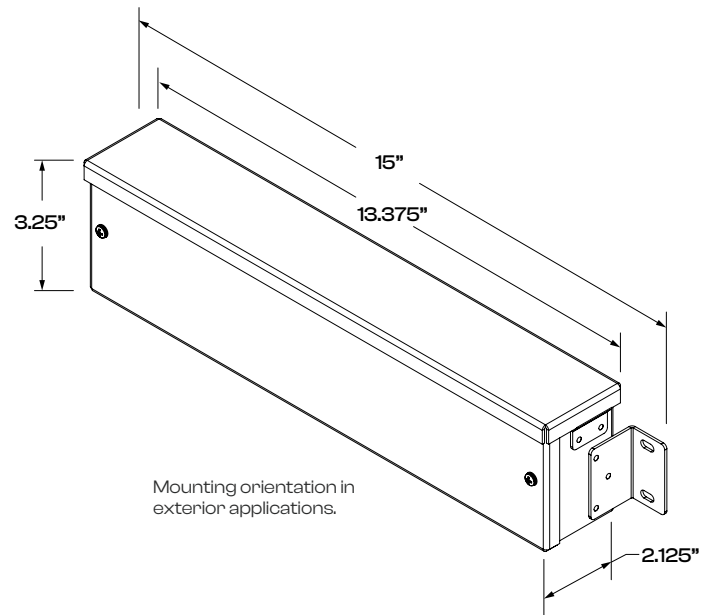

Standard recessed 2x4 junction box with overlap wall plate

▶ POWER BOXES

75W Power Box* PS24V75W-E05PW
(120-277VAC Universal Input, Class II Supply)

*Powers up to 16 Ft of Gen3

Mounting orientation in exterior applications.