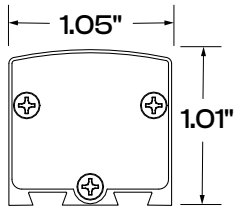

Gen3™

Gen3™ is an architectural-grade, wet-location LED luminaire engineered for the illumination of highlighting walls and surfaces.

ACTIVE-THERMAL
MANAGEMENT

ALUMINUM
HOUSING

WATERPROOF

▶ LED MODULE DIMENSIONS

Available in (5) lengths for indoor and outdoor applications.