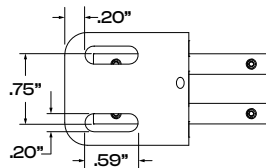

Adjustable End-Mount
(VLA-14)

Finish Black