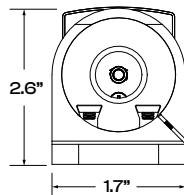

Adjustable End-Mount
(VLA-14)

Finish Black