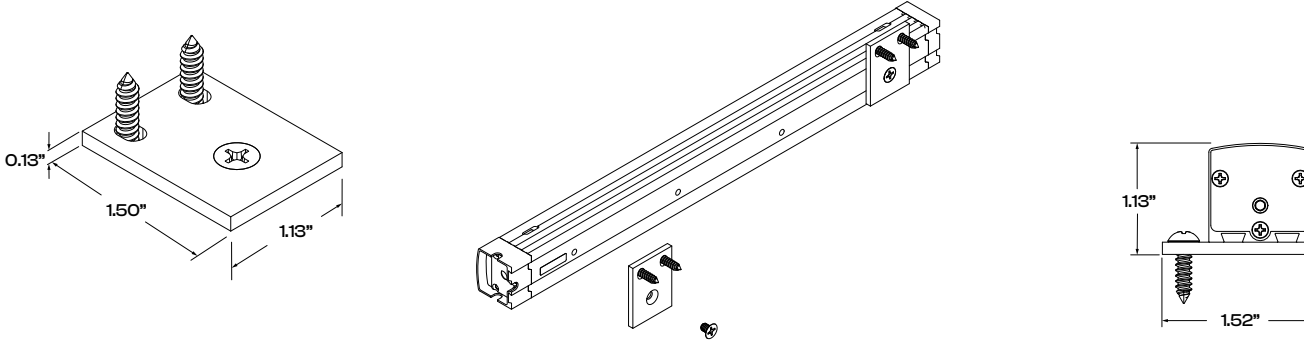

Gen3™

Gen3™ is an architectural-grade, wet-location LED luminaire engineered for the illumination of highlighting walls and surfaces.

ACTIVE THERMAL
MANAGEMENT

AL
ALUMINUM
HOUSING

WATERPROOF
IP66

Fixed
(VLA-15)

Finish Black