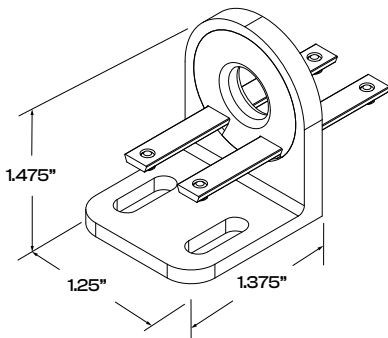

Adjustable End-Mount
(VLA-14)

Finish Black