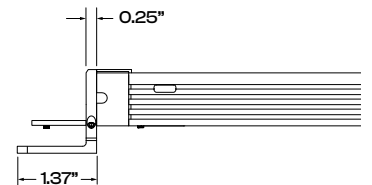

Adjustable End-Mount
(VLA-14)

Finish Black