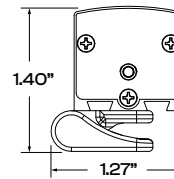

Baffle
(810-02663-XX W or B)
For use without debris guard

XX = Length: 12, 18, 24, 36, 48
W- White finish
B- Black finish

▶ BRACKETS

Finish Black

Adjustable Hinge Mount
(VLA-5)

Adjustable End-Mount
(VLA-14)