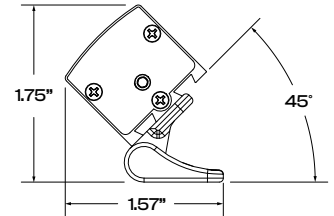

Baffle
(810-02663-XX W or B)
For use without debris guard

XX = Length: 12, 18, 24, 36, 48
W- White finish
B- Black finish

▶ BRACKETS

Finish Black

Adjustable Hinge Mount
(VLA-5)

Adjustable End-Mount
(VLA-14)