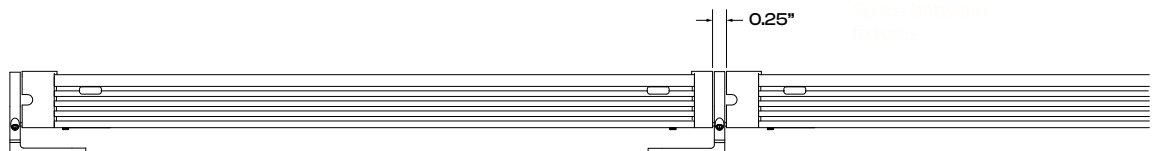

Adjustable End-Mount
(VLA-14)

Finish Black