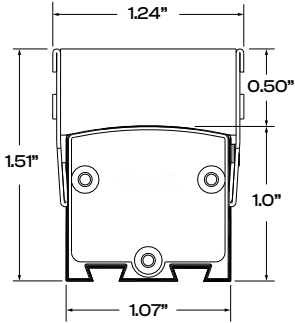

Gen3™

Gen3™ is an architectural-grade, wet-location LED luminaire engineered for the illumination of highlighting walls and surfaces.

ACTIVE-THERMAL
MANAGEMENT

ALUMINUM
HOUSING

WATERPROOF

▶ OPTICAL ACCESSORY

Baffle
(810-02663-XX W or B)
For use without debris guard

XX = Length: 12, 18, 24, 36, 48
W- White finish
B- Black finish