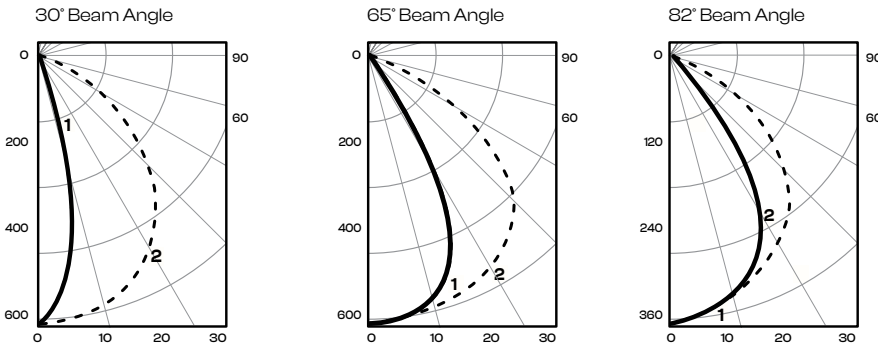

▶ PERFORMANCE

EFFICACY: 80lms/W, 7W/Ft

POLARPLOT ——— 0 Deg. Plane - - - - - 90 Deg. Plane

i2Systems® will use specification code and dimensional information below to generate a full BOM that includes all parts needed for a complete installation.