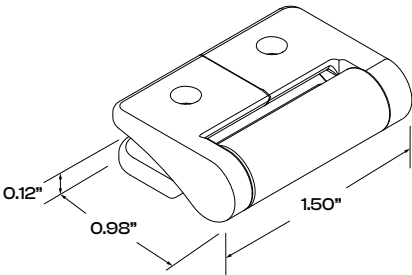

Baffle
(810-02663-XX W or B)
For use without debris guard

XX = Length: 12, 18, 24, 36, 48
W- White finish
B- Black finish

▶ BRACKETS

Finish Black

Adjustable Hinge Mount
(VLA-5)

Adjustable End-Mount
(VLA-14)